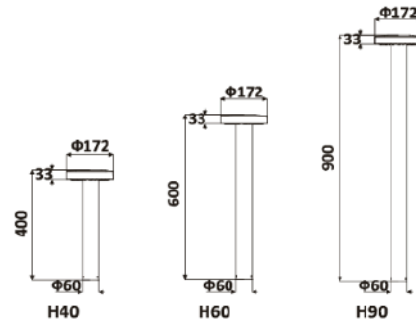

PINNACLE 1

PINNACLE 2

PINNACLE 3

ORDERING CODE

SERIES NAME	PRODUCT RANGE	FINISH	CCT	OPTICS	CONTROL	ACCESSORIES
PINNACLE	1 400mm 2 600mm 3 900mm	G GREY GR GREEN B BLACK	30 3000K 40 4000K 50 5000K	120°	1 ON-OFF 2 DALI	AB ANCHOR BOLT BP BASE PLATE