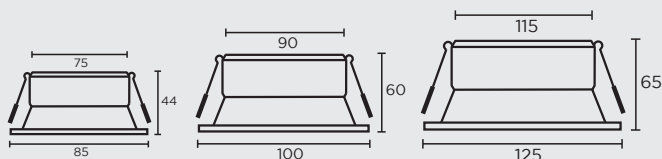

It is designed for general lighting applications in offices, schools, hotels etc. It is also widely used for public areas, such as stairway, lobby, reception, corridors etc.

DAISY LE HC | 80lm/W

	Rated Power(W)	Lumen (lm)	LED	Dimensions (mm)	Cut-out Dimensions (mm)
DAISY 1.1 LE HC	7W	560 lm	CREE	Ø85xH50mm	Ø75mm
DAISY 1.2 LE HC	10W	800 lm	CREE	Ø100xH60mm	Ø90mm
DAISY 1.3 LE HC	12W	960 lm	CREE	Ø100xH60mm	Ø90mm
DAISY 1.4 LE HC	20W	1600 lm	CREE	Ø125H65mm	Ø115mm

DAISY LE | 90lm/W

	Rated Power(W)	Lumen (lm)	LED	Dimensions (mm)	Dimensions (mm)
DAISY 1.1 LE	7W	630 lm	CREE	Ø85xH50mm	Ø75mm
DAISY 1.2 LE	10W	900 lm	CREE	Ø100xH60mm	Ø90mm
DAISY 1.3 LE	12W	1080 lm	CREE	Ø100xH60mm	Ø90mm
DAISY 1.4 LE	20W	1800 lm	CREE	Ø125H65mm	Ø115mm

DAISY HE HC | 100lm/W

	Rated Power(W)	Lumen (lm)	LED	Dimensions (mm)	Dimensions (mm)
DAISY 1.1 HE HC	7W	700 lm	BRIDGELUX	Ø85xH50mm	Ø75mm
DAISY 1.2 HE HC	10W	1000 lm	BRIDGELUX	Ø100xH60mm	Ø90mm
DAISY 1.3 HE HC	12W	1200 lm	BRIDGELUX	Ø100xH60mm	Ø90mm
DAISY 1.4 HE HC	20W	2000 lm	BRIDGELUX	Ø125H65mm	Ø115mm

DAISY HE | 120lm/W

	Rated Power(W)	Lumen (lm)	LED	Dimensions (mm)	Dimensions (mm)
DAISY 1.1 HE	7W	840 lm	BRIDGELUX	Ø85xH50mm	Ø75mm
DAISY 1.2 HE	10W	1200 lm	BRIDGELUX	Ø100xH60mm	Ø90mm
DAISY 1.3 HE	12W	1440 lm	BRIDGELUX	Ø100xH60mm	Ø90mm
DAISY 1.4 HE	20W	2400 lm	BRIDGELUX	Ø125H65mm	Ø115mm