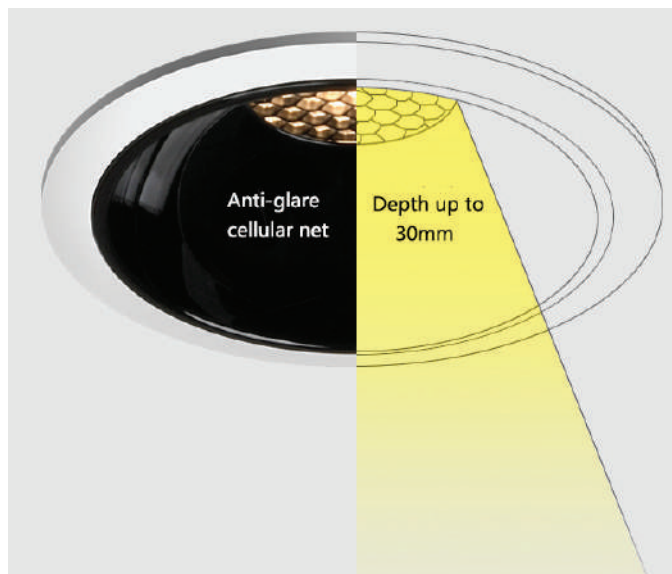

DAISY SERIES

IP44	220-240V	5 YRS Warranty	7-20 WATTS
Upon request			
1-10V	DALI	DMX	LOW GLARE
			UGR <19

PHYSICAL

Body	Die cast Aluminum
Finish	Polyester Powder Coated

OPTICAL

Diffuser	Polycarbonate
Beam Angle	15°,24°,36°,60°,75°

ELECTRICAL

Light source	LED CREE
Efficacy	80lm/W, 100lm/W
CRI	>80 (>90 available on request)
CCT	3000K-4000K-6000K
Driver	Electronic included 50-60Hz 220-240VAC Non-Dimmable Driver 1-10V dimming or DALI on request
Ambient Temp.	-20°C - 45°C
Light source Life	60,000h

DAISY SERIES is an anti-glare downlight with honeycomb grill. It adopts high lumen light source, deep reflector and low glare UGR<19, which provides a comfortable visual experience. The aluminum profile provides excellent thermal dissipation and ensures a long lifespan. DALI, 10-1V driver are available to provide excellent dimming effect.

It is designed for general lighting applications in offices, schools, hotels etc. It is also widely used for public areas, such as stairway, lobby, reception, corridors etc.

DAISY LE HC | 80lm/W

	Rated Power(W)	Lumen (lm)	LED	Dimensions (mm)	Cut-out Dimensions (mm)
DAISY 1.1 LE HC	7W	560 lm	CREE	Ø85xH50mm	Ø75mm
DAISY 1.2 LE HC	10W	800 lm	CREE	Ø100xH60mm	Ø90mm
DAISY 1.3 LE HC	12W	960 lm	CREE	Ø100xH60mm	Ø90mm
DAISY 1.4 LE HC	20W	1600 lm	CREE	Ø125H65mm	Ø115mm