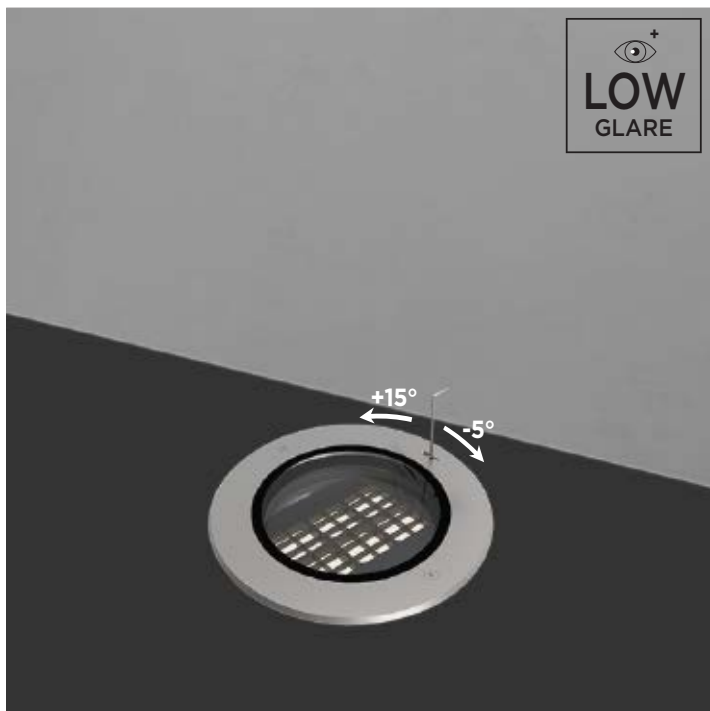

SIDRA ADJUSTABLE SERIES

Upon request

PHYSICAL

Body	Anodized die-cast Aluminum
Frame	Stainless Steel 316L
Recessing tube	Aluminum Alloy

OPTICAL

Diffuser	19mm Tempered Glass
Aiming	Adjustable -5° ~ +15°
CRI	>80

ELECTRICAL

CCT	3000K - 4000K - 5000K
Driver	Integrated LED driver 220-240V 50/60Hz
Ambient Temp.	-25°C ~ 50°C
Ambient Humidity	10% - 90%

SIDRA ADJUSTABLE series is specially designed to deliver low-glare lighting, thanks to the round meshed grill, to façades, columns, monuments and trees with minimal installation depth. The fixture is made of a combination of 316L stainless steel and die-cast Aluminum. It has an optical PMMA secondary light distribution technology, viewing angle, light-gathering effects that can be adjusted by various lens according to demands and could be supplied with an optional honeycomb louvre and/or anti-slip glass.