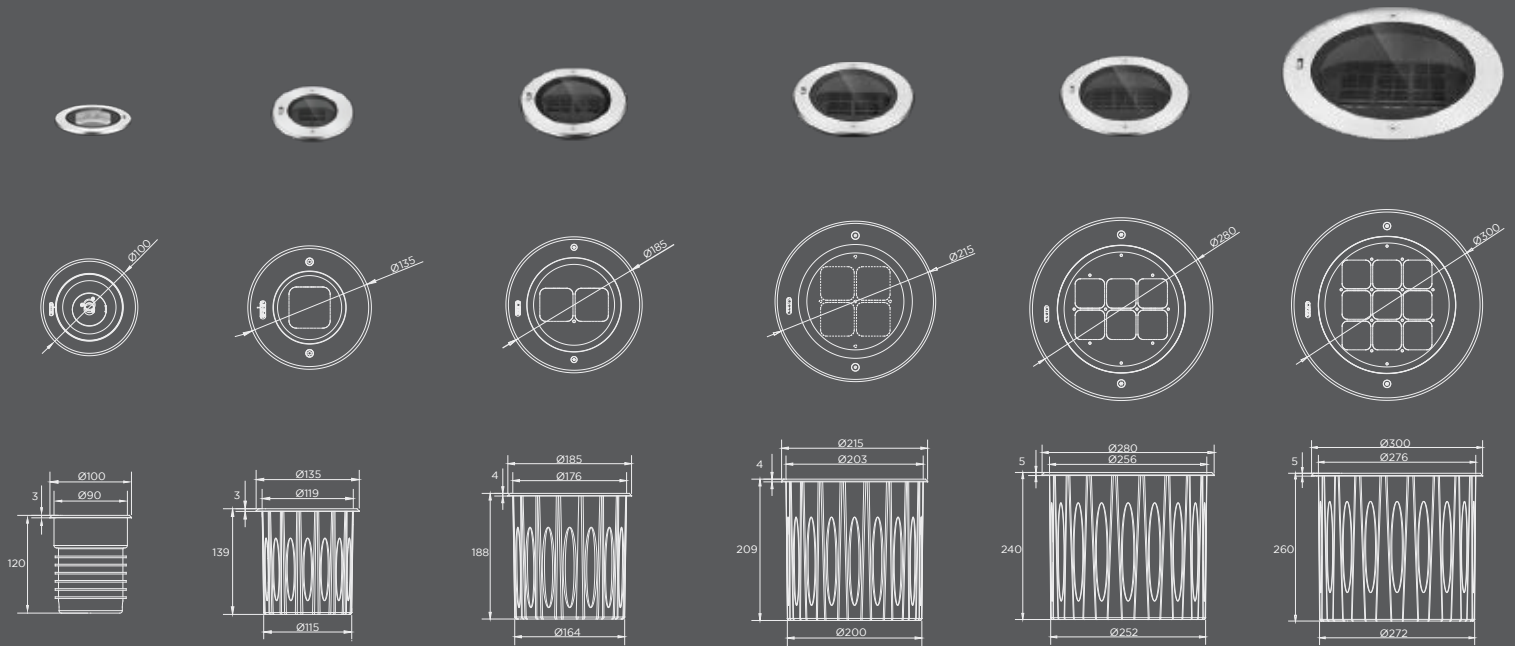

This unique design can be adjusted easily from the outside without the need to open it, using an Allen key.

ACCESSORIES

Honeycomb Grill

Anti-Slip Glass

PRODUCT RANGE

	Rated Power(W)	Lumen(lm)	Dimensions(mm)	LED Quantity(pcs)	CCT(K)	Beam angle
SIDRA ADJUSTABLE 1.1	6W	300lm	Ø100xH120	1 pcs	Single	2.5°
SIDRA ADJUSTABLE 1.2	6W	300lm	Ø100xH120	1 pcs	Single	8°,12°,20°,30°,45°,60°,10x70°,5x20°
SIDRA ADJUSTABLE 1.3	10W	500lm	Ø100xH120	1 pcs	RGBW	9°,15°,20°,30°,45°,15x60°
SIDRA ADJUSTABLE 2.1	10W	500lm	Ø135xH139	1 pcs	Single	2°
SIDRA ADJUSTABLE 2.2	10W	500lm	Ø135xH139	1 pcs	Single	4.5°,8°,12°,20°,30°,45°,60°,10x70°,5x20°
SIDRA ADJUSTABLE 2.3	10W	500lm	Ø135xH139	1 pcs	RGBW	6°,8°,15°,20°,30°,15x60°
SIDRA ADJUSTABLE 3.1	20W	1000lm	Ø185xH188	2 pcs	Single	4.5°,8°,12°,20°,30°,45°,60°,10x70°,5x20°
SIDRA ADJUSTABLE 3.2	20W	1000lm	Ø185xH188	2 pcs	RGBW	6°,8°,15°,20°,30°,15x60°
SIDRA ADJUSTABLE 4.1	30W	1500lm	Ø215xH209	4 pcs	Single	2°
SIDRA ADJUSTABLE 4.2	30W	1500lm	Ø215xH209	4 pcs	Single	4.5°,8°,12°,20°,30°,45°,60°,10x70°,5x20°
SIDRA ADJUSTABLE 4.3	40W	2000lm	Ø215xH209	4 pcs	RGBW	6°,8°,15°,20°,30°,15x60°
SIDRA ADJUSTABLE 5.1	40W	2000lm	Ø280xH240	6 pcs	Single	2°
SIDRA ADJUSTABLE 5.2	50W	2500lm	Ø280xH240	6 pcs	Single	4.5°,8°,12°,20°,30°,45°,60°,10x70°,5x20°
SIDRA ADJUSTABLE 5.3	60W	3000lm	Ø280xH240	6 pcs	RGBW	6°,8°,15°,20°,30°,15x60°
SIDRA ADJUSTABLE 6.1	70W	3500lm	Ø300xH260	9 pcs	Single	2°
SIDRA ADJUSTABLE 6.2	80W	4000lm	Ø300xH260	9 pcs	Single	4.5°,8°,12°,20°,30°,45°,60°,10x70°,5x20°
SIDRA ADJUSTABLE 6.3	90W	4500lm	Ø300xH260	9 pcs	RGBW	6°,8°,15°,20°,30°,15x60°

ORDERING CODE

SERIES NAME - PRODUCT RANGE - CCT - OPTICS - CONTROL - ACCESSPROES

SIDRA ADJUSTABLE	1.1	30 3000K	Refer to above table	1 ON-OFF 2 I-10V 3 DALI 4 DMX/RDM	HG Honeycomb grill AS Anti slip glass
	1.2	40 4000K			
	1.3	50 5000K			
	2.1	RGBW			
	2.2				
	2.3				
	3.1				
	3.2				
	4.1				
	4.2				
	4.3				
	5.1				
	5.2				
	5.3				
	6.1				
	6.2				
	6.3				