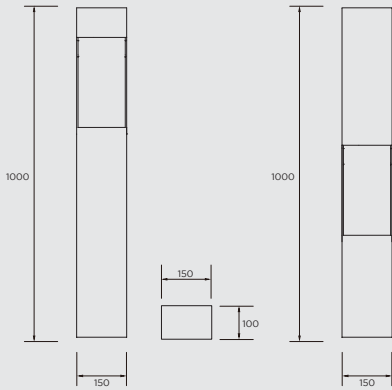

| | |
|-------|------|
| 1-10V | DALI |
|-------|------|

PHYSICAL

| | |
|------------|----------------------------|
| Body | Aluminium Extruded Profile |
| Finish | Polyester Powder Coated |
| Dimensions | L100xW150xH1000mm |

OPTICAL

| | |
|----------------|-----------------------------|
| Diffuser | Clear Polycarbonate |
| Light Emission | Indirect Light Distribution |

ELECTRICAL

| | |
|-----------------------|---|
| Light source | LED |
| Power | 2x10W |
| Light source lumen | 2x1200lm |
| CRI | >80 |
| CCT | 3000K-4000K-5000K |
| Driver | Electronic included 50-60Hz 220-240VAC Non-Dimmable Driver 1-10V dimming or DALI on request |
| Operating Temperature | -40°C ~ +50°C |
| Humidity | 10% ~ 90%RH |

ORDERING CODE

SERIES NAME - CCT - CONTROL

EDGE CLOSED 30 3000K 1 ON-OFF
 40 4000K 2 1-10V
 50 5000K 3 DALI