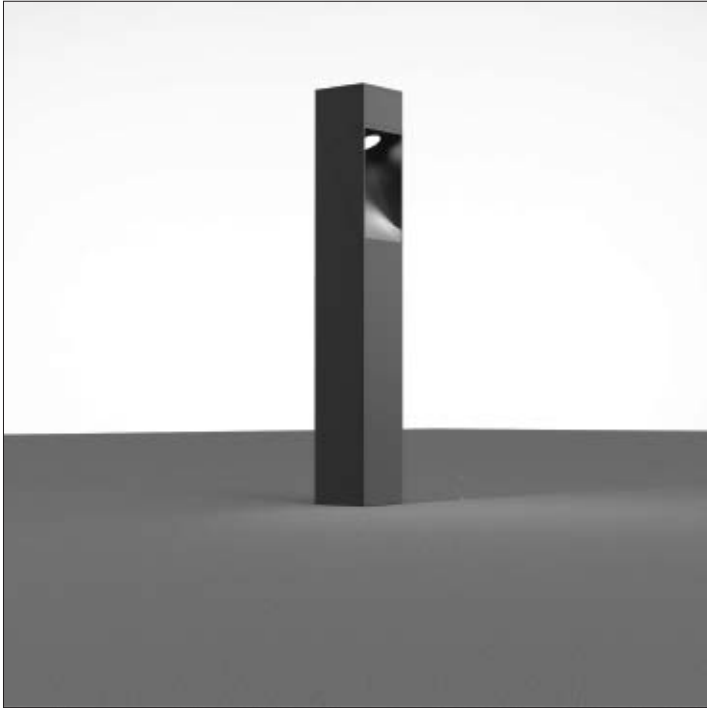

EDGE CLOSED

| | | | | |
|------|------|----------|-------------------|-------------|
| IP67 | IK08 | 220-240V | 5 YRS Warranty | 20 WATTS |
|------|------|----------|-------------------|-------------|

Upon request

| | |
|-------|------|
| 1-10V | DALI |
|-------|------|

PHYSICAL

| | |
|------------|----------------------------|
| Body | Aluminium Extruded Profile |
| Finish | Polyester Powder Coated |
| Dimensions | L100xW150xH1000mm |

EDGE CLOSED series is a distinctive design that provides vibrant illumination for pathways, landscape zones, and various public areas.

- Reduced glare through a concealed light source.
- Enhanced linear forward light distribution option with complete cut-off and minimized stray light.
- Simple installation and maintenance.
- Contemporary and refined design that adds a distinctive touch to outdoor applications.