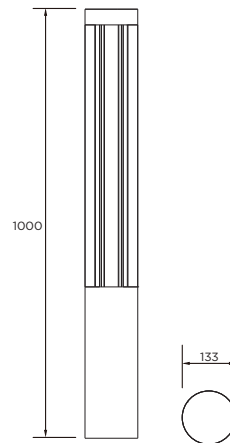

ORDERING CODE

SERIES NAME - PRODUCT RANGE - CCT - CONTROL

ORBIT	1	30 3000K	1 ON-OFF
	2	40 4000K	2 1-10V
		50 5000K	3 DALI