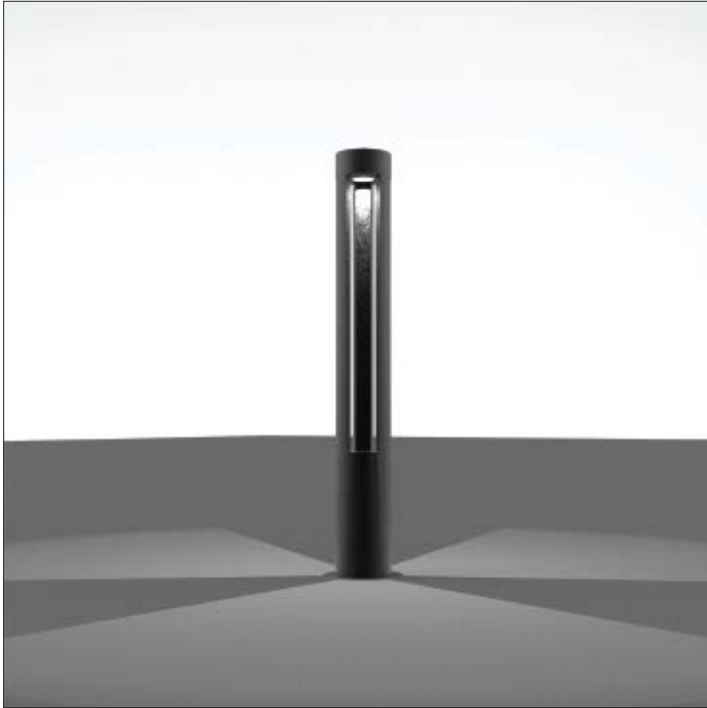

ORBIT

Upon request

PHYSICAL

Body	Aluminium Extruded Profile
Finish	Polyester Powder Coated
Dimensions	Ø133xH1000mm

OPTICAL

Diffuser	Clear Polycarbonate
Light distribution	Assymetric

ELECTRICAL

Lamp	LED
Color Rendering	>80
Color Temperature	3000K-4000K-5000K
Gear	Electronic included | 50-60Hz 220-240VAC Non-Dimmable Driver 1-10V dimming or DALI on request
Operating Temperature	-40°C ~ +50°C
Humidity	10% - 90%RH

ORBIT series stands out as a dependable option for pathways, landscaped areas, and various public spaces, thanks to its rounded structure, diverse column choices, and three-way light distribution.

- -Reduced glare is achieved through a recessed light source.
- -The three-way light distribution not only effectively illuminates pathways and areas but also introduces a distinctive visual effect.
- -Various height options and a coordinating column make it suitable for high-end architectural projects.
- -Its minimalistic design ensures seamless integration with diverse architectural styles.

Range	Power(W)	Lumen (lm)
ORBIT 1	10W	1200lm
ORBIT 2	20W	2400lm