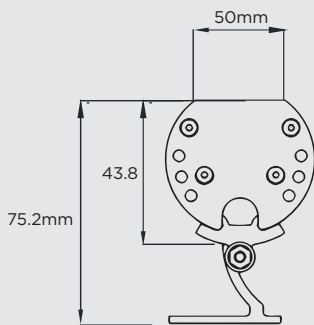

THERMAL MANAGEMENT

All fixtures are designed to withstand ambient temperatures of at least 50 °C. The LEDs are mounted on metal core PCBs with excellent heat conductivity aluminum coefficient of heat conductivity $\geq 2.0\text{w/mk}$.