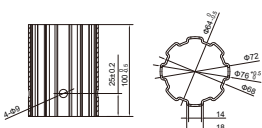

Range	Power (W)	Lumen (lm)
FLAME POLE 1	20W	2560lm
FLAME POLE 2	30W	3840lm
FLAME POLE 3	40W	5120lm
FLAME POLE 3	50W	6400lm
FLAME POLE 3	60W	7740lm
FLAME POLE 2	70W	8050lm
FLAME POLE 3	80W	9200lm
FLAME POLE 3	90W	10350lm
FLAME POLE 3	100W	11500lm

AVAILABLE OPTICS

SET101

ORDERING CODE

SERIES NAME - PRODUCT RANGE - CCT - OPTICS - CONTROL

HALO	1	30 3000K	1 SET101	1 ON-OFF
	2	40 4000K		2 1-10V
	3	AMBER		3 DALI

ACCESSORIES

Adaptor