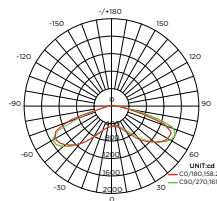

AVAILABLE OPTICS

SET101