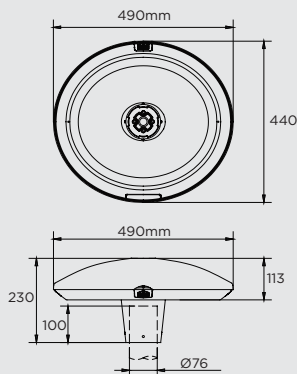

HALO POLE SERIES

IP66	IK09	220-240V	5 YRS Warranty	20-100 WATTS
------	------	----------	-------------------	-----------------

Upon request

1-10V	DALI
-------	------

PHYSICAL

Body	Die Casting Aluminum
Finish	Powder coating
Dimensions	ø170xH540mm

HALO post-top crafted for pathways, parks, walkways, and gardens with a gentle radiance. Its celestial design not only captivates the eye but also ensures a seamless integration into any outdoor environment, effortlessly enhancing its surroundings. Crafted with precision, the external screws boast the durability of stainless steel 316L, promising longevity against the elements. Available in heights ranging from 3 to 6 meters, and wattages from 20 to 100W, our Halo fixture offers versatility tailored to diverse lighting needs, all while eliminating glare and preserving the ambiance of outdoor spaces.

Range	Power (W)	Lumen (lm)
FLAME POLE 1	20W	2560lm
FLAME POLE 2	30W	3840lm
FLAME POLE 3	40W	5120lm
FLAME POLE 3	50W	6400lm
FLAME POLE 3	60W	7740lm
FLAME POLE 2	70W	8050lm
FLAME POLE 3	80W	9200lm
FLAME POLE 3	90W	10350lm
FLAME POLE 3	100W	11500lm