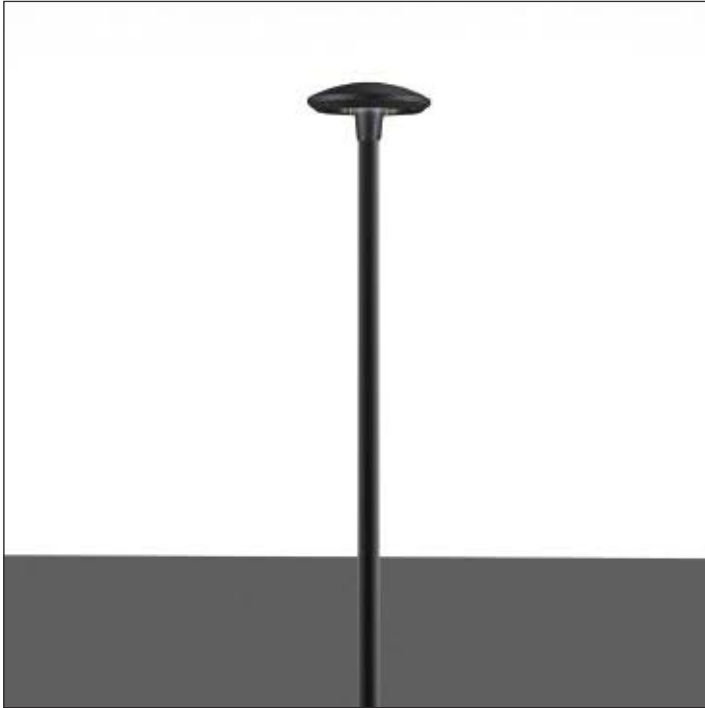

HALO POLE SERIES

IP66	IK09	220-240V	5 YRS Warranty	20-100 WATTS
------	------	----------	-------------------	-----------------

Upon request

1-10V	DALI
-------	------

PHYSICAL

Body	Die Casting Aluminum
Finish	Powder coating
Dimensions	ø170xH540mm

OPTICAL

Diffuser	Opal Polycarbonate
Light distribution	2 ways light distribution

ELECTRICAL

Lamp	LED
Color Rendering	>70
Color Temperature	3000K, 4000K, Amber color
Gear	Electronic included 50-60Hz 220-240VAC Non-Dimmable Driver 1-10V dimming or DALI on request
Operating Temperature	-35°C ~ +50°C
Humidity	10% - 95%RH

HALO post-top crafted for pathways, parks, walkways, and gardens with a gentle radiance. Its celestial design not only captivates the eye but also ensures a seamless integration into any outdoor environment, effortlessly enhancing its surroundings. Crafted with precision, the external screws boast the durability of stainless steel 316L, promising longevity against the elements. Available in heights ranging from 3 to 6 meters, and wattages from 20 to 100W, our Halo fixture offers versatility tailored to diverse lighting needs, all while eliminating glare and preserving the ambiance of outdoor spaces.

Range	Power (W)	Lumen (lm)
FLAME POLE 1	20W	2560lm
FLAME POLE 2	30W	3840lm
FLAME POLE 3	40W	5120lm
FLAME POLE 3	50W	6400lm
FLAME POLE 3	60W	7740lm
FLAME POLE 2	70W	8050lm
FLAME POLE 3	80W	9200lm
FLAME POLE 3	90W	10350lm
FLAME POLE 3	100W	11500lm