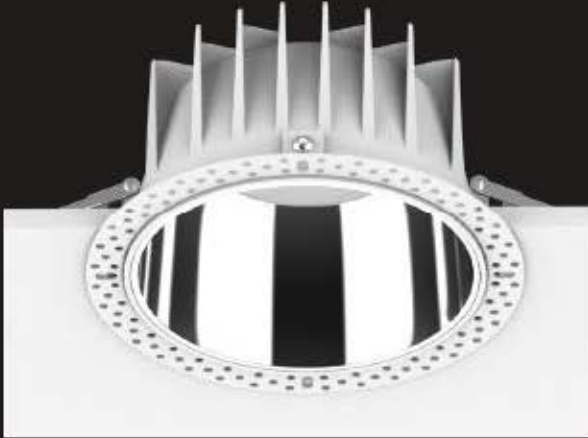

POPPY SERIES

POPPY SERIES

IP54	IK06	220-240V	8-50 WATTS
1-10V	DALI	TRIAC	5 YRS Warranty

PHYSICAL

Body	Aluminium
Finish	White RAL 9016 / Black RAL9005

OPTICAL

Diffuser	PC
Light Emission	Direct
Beam Angle	60°
UGR	<19

ELECTRICAL

Lamp	LED
Color Rendering	>80
Color Temperature	3000K-4000K-5700K
Gear	220-240 VAC 50-60Hz / PF>0.9
Ambient Temp.	-20°C ~ 40°C

POPPY SERIES downlight provides a high lighting efficiency, and it comes with customary deep reflector which provide comfortable lighting and humanization design UGR<19. without compromising on lighting performance. CCT changeable function is available. It offers a wide choice of options for creating the desired ambience. Two frame options: standard frame and invisible frame, complete size from 2.5 inch to 10 inch. It is designed for general lighting applications in office, supermarket, shop, school, hotel, etc. It is also widely used for public areas, such as stairway, lobby, reception, corridors, etc.

POPPY SERIES

POPPY 1.1	8W	450lm	Ø95xH55	Ø82-88
POPPY 1.2	10W	600lm	Ø108xH55	Ø90-95
POPPY 1.3.1	10W	850lm	Ø145xH77	Ø125x135
POPPY 1.3.2	18W	1500lm	Ø145xH77	Ø125x135
POPPY 1.4.1	18W	1500lm	Ø172xH90	Ø150-165
POPPY 1.4.2	25W	2400lm	Ø172xH90	Ø150-165
POPPY 1.5.1	18W	1800lm	Ø228xH107	Ø200-210
POPPY 1.5.2	25W	2600lm	Ø228xH107	Ø200-210
POPPY 1.5.3	35W	3400lm	Ø228xH107	Ø200-210
POPPY 1.5.4	40W	3700lm	Ø228xH107	Ø200-210
POPPY 1.6.1	20W	2000lm	Ø280xH123	Ø230-260
POPPY 1.6.2	35W	3700lm	Ø280xH123	Ø230-260
POPPY 1.6.3	40W	4400lm	Ø280xH123	Ø230-260
POPPY 1.6.4	50W	4700lm	Ø280xH123	Ø230-260