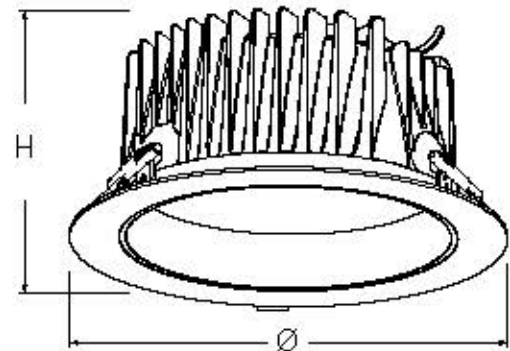

POPPY SERIES

POPPY SERIES

IP54	IK06	220-240V	8-50 WATTS
1-10V	DALI	TRIAC	5 YRS Warranty

PHYSICAL

Body	Aluminium
Finish	White RAL 9016 / Black RAL9005

OPTICAL

Diffuser	PC
Light Emission	Direct
Beam Angle	60°
UGR	<19

ELECTRICAL

Lamp	LED
Color Rendering	>80
Color Temperature	3000K-4000K-5700K
Gear	220-240 VAC 50-60Hz / PF>0.9
Ambient Temp.	-20°C ~ 40°C

POPPY SERIES downlight provides a high lighting efficiency, and it comes with customary deep reflector which provide comfortable lighting and humanization design UGR<19. without compromising on lighting performance. CCT changeable function is available. It offers a wide choice of options for creating the desired ambience. Two frame options: standard frame and invisible frame, complete size from 2.5 inch to 10 inch. It is designed for general lighting applications in office, supermarket, shop, school, hotel, etc. It is also widely used for public areas, such as stairway, lobby, reception, corridors, etc.

POPPY SERIES

POPPY 1.1	8W	450lm	Ø95xH55	Ø82-88
POPPY 1.2	10W	600lm	Ø108xH55	Ø90-95
POPPY 1.3.1	10W	850lm	Ø145xH77	Ø125x135
POPPY 1.3.2	18W	1500lm	Ø145xH77	Ø125x135
POPPY 1.4.1	18W	1500lm	Ø172xH90	Ø150-165
POPPY 1.4.2	25W	2400lm	Ø172xH90	Ø150-165
POPPY 1.5.1	18W	1800lm	Ø228xH107	Ø200-210
POPPY 1.5.2	25W	2600lm	Ø228xH107	Ø200-210
POPPY 1.5.3	35W	3400lm	Ø228xH107	Ø200-210
POPPY 1.5.4	40W	3700lm	Ø228xH107	Ø200-210
POPPY 1.6.1	20W	2000lm	Ø280xH123	Ø230-260
POPPY 1.6.2	35W	3700lm	Ø280xH123	Ø230-260
POPPY 1.6.3	40W	4400lm	Ø280xH123	Ø230-260
POPPY 1.6.4	50W	4700lm	Ø280xH123	Ø230-260