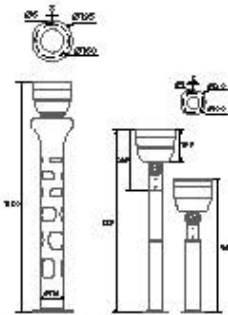

## ZEKREET SERIES

	Rated Power(W)	Lumen(lm)	Dimensions(mm)	LED Quantity(pcs)	Beam angle	CCT
<b>ZEKREET 1.1</b>	9W	927lm	∅135xH200	3 pcs	3°,5°	3000K,4000K
<b>ZEKREET 1.2</b>	9W	1137lm	∅135xH200	3 pcs	7°,15°,25°,40°,60°	3000K,4000K
<b>ZEKREET 1.3</b>	20W	1925lm	∅135xH200	6 pcs	7°,15°,25°,40°,60°	3000K,4000K
<b>ZEKREET 2.1</b>	20W	1743lm	∅160xH245	6 pcs	3°,5°	3000K,4000K
<b>ZEKREET 2.2</b>	20W	2099lm	∅160xH245	6 pcs	7°,15°,25°,40°,60°	3000K,4000K
<b>ZEKREET 2.3</b>	30W	3100lm	∅160xH245	9 pcs	7°,15°,25°,40°,60°	3000K,4000K
<b>ZEKREET 3.1</b>	30W	2633lm	∅190xH265	9 pcs	3°,5°	3000K,4000K
<b>ZEKREET 3.2</b>	50W	4803lm	∅190xH265	12 pcs	7°,15°,25°,40°,60°	3000K,4000K
<b>ZEKREET 4.1</b>	60W	5036lm	∅260xH310	18 pcs	3°,5°	3000K,4000K
<b>ZEKREET 4.2</b>	80W	7992lm	∅260xH310	24 pcs	7°,15°,25°,40°,60°	3000K,4000K
<b>ZEKREET 4.3</b>	100W	10847lm	∅260xH310	36 pcs	7°,15°,25°,40°,60°	3000K,4000K

## ORDERING CODE

SERIES NAME - PRODUCT RANGE - CCT - OPTICS - CONTROL

ZEKREET	1.1	30 3000K	Refer to above table	ON-OFF
	1.2	40 4000K		1-10V
	1.3			DALI
	2.1			
	2.2			
	2.3			
	3.1			
	3.2			
	4.1			
	4.2			
	4.3			

Low position  
Built-in junction

**ZB1-GROUND**

0-20mm height adjustable  
Shooting angle lockable  
SS cover with 5mm tempered glass

**ZB2-HALF BURIED**

Top lamp is die cast aluminum  
Pole is stainless steel laser engraving (design available on request)

**ZB3-TUBE**

**ZB4-AREA LIGHT**

**ZB5-HOLDER**

Flexible stainless steel spring  
 Can be held in the tree trunk without damaging the growth of the tree.  
 Easy installation

**ZB5-FLEXIBLE SPRING**

**ZB7-COLUMN PROJECTOR**