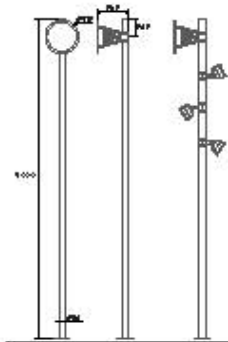

## ZEKREET SERIES

	Rated Power(W)	Lumen(lm)	Dimensions(mm)	LED Quantity(pcs)	Beam angle	CCT
<b>ZEKREET 1.1</b>	9W	927lm	∅135xH200	3 pcs	3°,5°	3000K,4000K
<b>ZEKREET 1.2</b>	9W	1137lm	∅135xH200	3 pcs	7°,15°,25°,40°,60°	3000K,4000K
<b>ZEKREET 1.3</b>	20W	1925lm	∅135xH200	6 pcs	7°,15°,25°,40°,60°	3000K,4000K
<b>ZEKREET 2.1</b>	20W	1743lm	∅160xH245	6 pcs	3°,5°	3000K,4000K
<b>ZEKREET 2.2</b>	20W	2099lm	∅160xH245	6 pcs	7°,15°,25°,40°,60°	3000K,4000K
<b>ZEKREET 2.3</b>	30W	3100lm	∅160xH245	9 pcs	7°,15°,25°,40°,60°	3000K,4000K
<b>ZEKREET 3.1</b>	30W	2633lm	∅190xH265	9 pcs	3°,5°	3000K,4000K
<b>ZEKREET 3.2</b>	50W	4803lm	∅190xH265	12 pcs	7°,15°,25°,40°,60°	3000K,4000K
<b>ZEKREET 4.1</b>	60W	5036lm	∅260xH310	18 pcs	3°,5°	3000K,4000K
<b>ZEKREET 4.2</b>	80W	7992lm	∅260xH310	24 pcs	7°,15°,25°,40°,60°	3000K,4000K
<b>ZEKREET 4.3</b>	100W	10847lm	∅260xH310	36 pcs	7°,15°,25°,40°,60°	3000K,4000K

## ORDERING CODE

SERIES NAME - PRODUCT RANGE - CCT - OPTICS - CONTROL

ZEKREET	1.1	30 3000K	Refer to above table	ON-OFF
	1.2	40 4000K		1-10V
	1.3			DALI
	2.1			
	2.2			
	2.3			
	3.1			
	3.2			
	4.1			
	4.2			
	4.3			

Low position  
Built-in junction

**ZB1-GROUND**

0-20mm height adjustable  
Shooting angle lockable  
SS cover with 5mm tempered glass

**ZB2-HALF BURIED**

Top lamp is die cast aluminum  
Pole is stainless steel laser engraving (design available on request)

**ZB3-TUBE**

**ZB4-AREA LIGHT**

**ZB5-HOLDER**

Flexible stainless steel spring  
 Can be held in the tree trunk without damaging the growth of the tree.  
 Easy installation

**ZB5-FLEXIBLE SPRING**

**ZB7-COLUMN PROJECTOR**