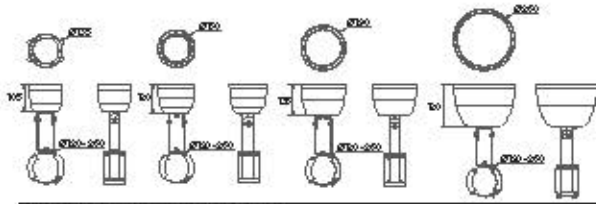

**ZB3-TUBE**

**ZB4-AREA LIGHT**

**ZB5-HOLDER**

Flexible stainless steel spring  
 Can be held in the tree trunk without damaging the growth of the tree.  
 Easy installation

**ZB5-FLEXIBLE SPRING**

**ZB7-COLUMN PROJECTOR**

**ZB8-WASHER PROJECTOR**

**ZB9- ARCH LIGHTING**

**ZB10-SHADOW PROJECTOR**

ACCESSORIES