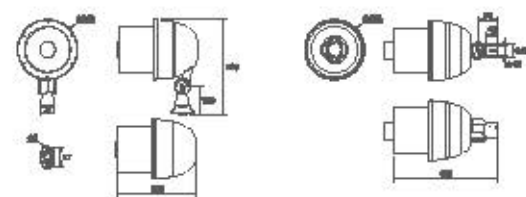

ZB9- ARCH LIGHTING