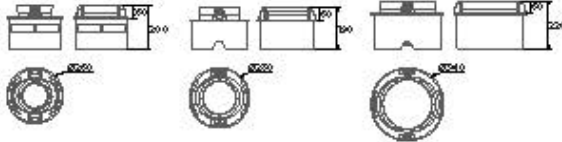

ZB1-GROUND

0-20mm height adjustable
Shooting angle lockable
SS cover with 5mm tempered glass