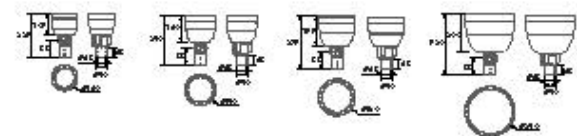

## ORDERING CODE

SERIES NAME - PRODUCT RANGE - CCT - OPTICS - CONTROL

ZEKREET	1.1	30 3000K	Refer to above table	ON-OFF
	1.2	40 4000K		1-10V
	1.3			DALI
	2.1			
	2.2			
	2.3			
	3.1			
	3.2			
	4.1			
	4.2			
	4.3			

Low position  
Built-in junction

**ZB1-GROUND**

0-20mm height adjustable  
Shooting angle lockable  
SS cover with 5mm tempered glass

**ZB2-HALF BURIED**

Top lamp is die cast aluminum  
Pole is stainless steel laser engraving (design available on request)

**ZB3-TUBE**

**ZB4-AREA LIGHT**

**ZB5-HOLDER**

Flexible stainless steel spring  
 Can be held in the tree trunk without damaging the growth of the tree.  
 Easy installation

**ZB5-FLEXIBLE SPRING**

**ZB7-COLUMN PROJECTOR**