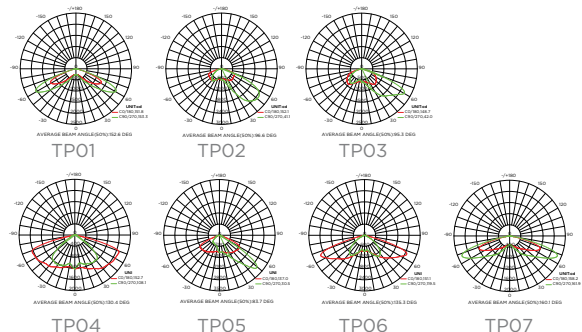

ELECTRICAL

Lamp	LED
Color Rendering	>70
Color Temperature	3000K, 4000K, 5000K
Gear	Electronic Included
	220-240 VAC Non-Dimmable Driver
	1-10V or DALI available on request
Operating Temperature	-30°C ~ +50°C
Humidity	10% ~ 90%RH

Power (W)	Lumen(lm)
40W	4800lm
60W	7200lm
75W	9000lm
100W	12000lm