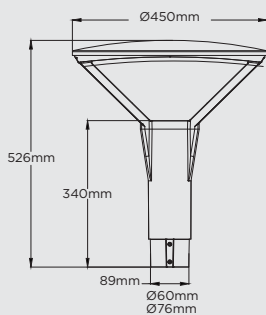

TORCH POLE aligns with the contemporary trend of urban diversity through its sleek curvature. It is conveniently used in courtyards, private and public gardens, streets and walkways, offering lumen packages ranging from 4800-12000lm. To meet the demands of different outdoor scenarios, TORCH POLE boasts a signifying robust durability against external impacts. This resilience makes TORCH POLE a reliable choice for outdoor spaces, capable of withstanding the challenges posed by weather conditions. Moreover, TORCH POLE provides a wide range of optics, allowing users to customize the lighting experience based on the requirements of each setting.