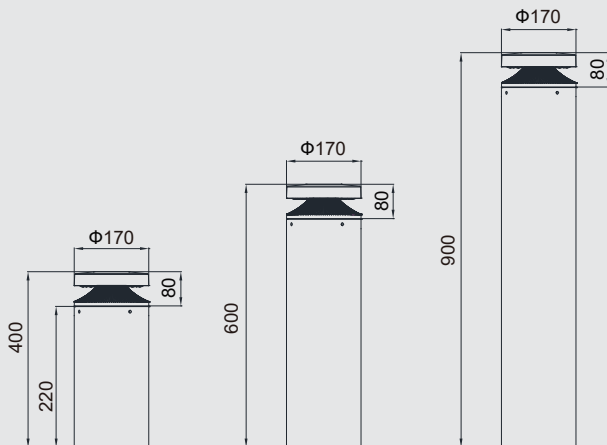

PHYSICAL

Body	Die-cast Aluminum
Finish	Powder Coated
Dimensions	Ø170xH900mm
	Ø170xH600mm
	Ø170xH400mm

OPTICAL

Diffuser	Clear Polycarbonate
Light distribution	Assymetric

ELECTRICAL

Lamp	LED
Lumen	
	15W 1125lm
	25W 1625lm
Color Rendering	>80
Color Temperature	3000K-4000K-5000K
Gear	Electronic Included
	220-240VAC Non-Dimmable Driver
	1-10V or DALI available on request
Operating Temperature	-20°C ~ + 50°C
Humidity	10% ~ 95%RH

ORDERING CODE

SERIES NAME - PRODUCT RANGE - CCT - CONTROL

SIGNAL	1	30 3000K 1 ON-OFF
	2	40 4000K 2 1-10V
		50 5000K 3 DALI