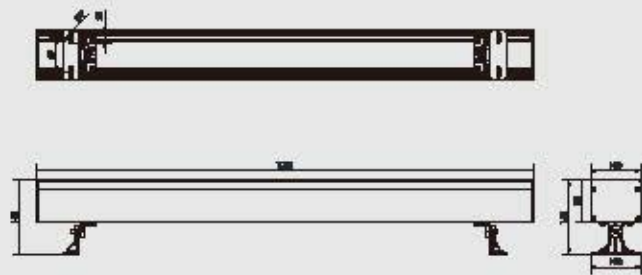

KOOT PRO

PHYSICAL

Body	Aluminum
Dimensions	L1000xW100xH150 mm

OPTICAL

Diffuser	Tempered Glass
CRI	>80

ELECTRICAL

Lamp	LED
Color Temperature	3000K, 4000K, 5000K, RGBW
Ambient Temp.	-25°C ~ 50°C
Ambient Humidity	10% ~ 90%
Lamp Life	80,000 h

All fixtures are designed to withstand ambient temperatures of at least 50 °C with excellent heat conductivity.

Series	Power (W)	CCT (K)	LED Quantity	Beam angle	Lumen (lm)
KOOT PRO 1	20W	Single	3 pcs	15°, 15x40°	1200lm
KOOT PRO 2	40W	RGBW	3 pcs	4°	1200lm
KOOT PRO 3	50W	Single	6 pcs	15°, 15x40°	3000lm
KOOT PRO 4	80W	RGBW	6 pcs	4°	2400lm
KOOT PRO 5	100W	Single	12 pcs	15°, 15x40°	6000lm
KOOT PRO 6	160W	RGBW	12 pcs	4°	4800lm