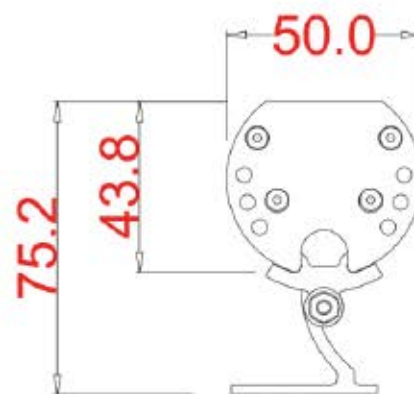

ORDERING CODE

SERIES NAME - CCT - OPTICS - CONTROL

KOOT GRAZER ROUND	30	3000K	10 10°	1 ON-OFF	
	40	4000K	15 15°	2 DALI	
	50	5000K	30 30°	3 DMX512	
	RGB		45 45°		
			60 60°		
			15x45 15x45°		
			10x60 10x60°