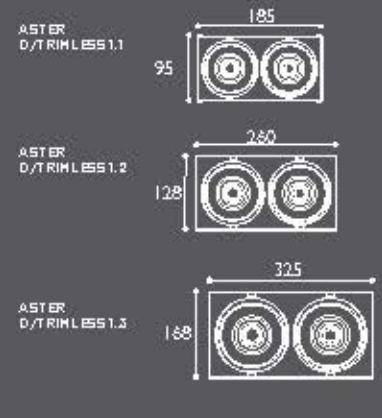

PHYSICAL

Body	Die cast Aluminium
Finish	Polyester Powder Coated

OPTICAL

Diffuser	Polycarbonate
Aiming	355° Rotatable horizontally ±25° Adjustable vertically

ELECTRICAL

Lamp	LED
Color Rendering	>80 (>90 available on request)
Color Temperature	3000K-4000K-6000K
Gear	Electronic Included 220-240 VAC 50-60Hz 1-10V or DALI available on request
Ambient Temp.	-20°C ~ 40°C

ASTER MONO

ASTER MONO TRIMLESS

ASTER DUAL

ASTER DUAL TRIMLESS

ASTER SERIES

	Rated Power(W)	Lumen(lm)	Dimensions(mm)
ASTER MONO 1.1	7W	560lm	L108xW108xH87.5
ASTER MONO 1.2	15W	1200lm	L135xW135xH110
ASTER MONO 1.3	25W	2000lm	L173xW173xH135
ASTER M/TRIMLESS 1.1	7W	560lm	L95xW95xH85
ASTER M/TRIMLESS 1.2	15W	1200lm	L128xW128xH110
ASTER M/TRIMLESS 1.3	25W	2000lm	L168xW168xH135
ASTER DUAL 1.1	2x7W	2x560lm	L200xW108xH85
ASTER DUAL 1.2	2x15W	2x1200lm	L267xW135xH110
ASTER DUAL 1.3	2x25W	2x2000lm	L330xW173xH135
ASTER D/TRIMLESS 1.1	2x7W	2x560lm	L185xW95xH85
ASTER D/TRIMLESS 1.2	2x15W	2x1200lm	L260xW128xH110
ASTER D/TRIMLESS 1.3	2x25W	2x2000lm	L325xW168xH135

ORDERING CODE

SERIES NAME - PRODUCT RANGE - FRAME TYPE - BODY FINISH - CCT - OPTICS - CONTROL

ASTER	MONO 1.1 MONO 1.2 MONO 1.3 DUAL 1.1 DUAL 1.2 DUAL 1.3	TTRIM TLTRIMLESS	W WHITE B BLACK	30 3000K 40 4000K 60 6000K	15 15° 24 24° 36 36°	1 ON-OFF 2 1-10V 3 DALI
-------	--	---------------------	--------------------	----------------------------------	----------------------------	-------------------------------