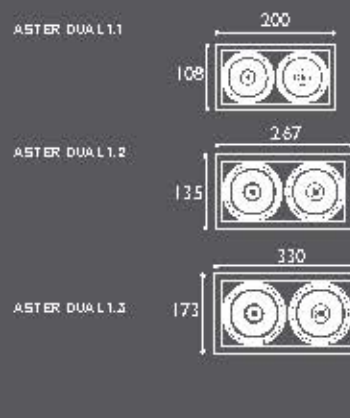

PHYSICAL

Body	Die cast Aluminium
Finish	Polyester Powder Coated

OPTICAL

Diffuser	Polycarbonate
Aiming	355° Rotatable horizontally ±25° Adjustable vertically

ELECTRICAL

Lamp	LED
Color Rendering	>80 (>90 available on request)
Color Temperature	3000K-4000K-6000K
Gear	Electronic Included 220-240 VAC 50-60Hz 1-10V or DALI available on request
Ambient Temp.	-20°C ~ 40°C

ASTER MONO

ASTER MONO TRIMLESS

ASTER DUAL

ASTER DUAL TRIMLESS

ASTER SERIES

	Rated Power(W)	Lumen(lm)	Dimensions(mm)
ASTER MONO 1.1	7W	560lm	L108xW108xH87.5
ASTER MONO 1.2	15W	1200lm	L135xW135xH110
ASTER MONO 1.3	25W	2000lm	L173xW173xH135
ASTER M/TRIMLESS 1.1	7W	560lm	L95xW95xH85
ASTER M/TRIMLESS 1.2	15W	1200lm	L128xW128xH110
ASTER M/TRIMLESS 1.3	25W	2000lm	L168xW168xH135
ASTER DUAL 1.1	2x7W	2x560lm	L200xW108xH85
ASTER DUAL 1.2	2x15W	2x1200lm	L267xW135xH110
ASTER DUAL 1.3	2x25W	2x2000lm	L330xW173xH135
ASTER D/TRIMLESS 1.1	2x7W	2x560lm	L185xW95xH85
ASTER D/TRIMLESS 1.2	2x15W	2x1200lm	L260xW128xH110
ASTER D/TRIMLESS 1.3	2x25W	2x2000lm	L325xW168xH135

ORDERING CODE

SERIES NAME - PRODUCT RANGE - FRAME TYPE - BODY FINISH - CCT - OPTICS - CONTROL

ASTER	MONO 1.1 MONO 1.2 MONO 1.3 DUAL 1.1 DUAL 1.2 DUAL 1.3	TTRIM TLTRIMLESS	W WHITE B BLACK	30 3000K 40 4000K 60 6000K	15 15° 24 24° 36 36°	1 ON-OFF 2 1-10V 3 DALI
-------	--	---------------------	--------------------	----------------------------------	----------------------------	-------------------------------