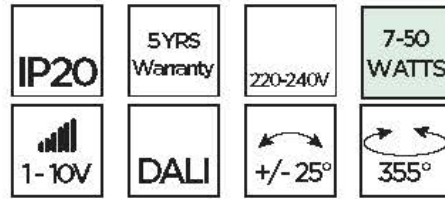

PHYSICAL

Body	Die cast Aluminium
Finish	Polyester Powder Coated

OPTICAL

Diffuser	Polycarbonate
Aiming	355° Rotatable horizontally ±25° Adjustable vertically

ELECTRICAL

Lamp	LED
Color Rendering	>80 (>90 available on request)
Color Temperature	3000K-4000K-6000K
Gear	Electronic Included 220-240 VAC 50-60Hz 1-10V or DALI available on request
Ambient Temp.	-20°C ~ 40°C

ORDERING CODE

SERIES NAME - PRODUCT RANGE - FRAME TYPE - BODY FINISH - CCT - OPTICS - CONTROL

ASTER	MONO 1.1 MONO 1.2 MONO 1.3 DUAL 1.1 DUAL 1.2 DUAL 1.3	TTRIM TLTRIMLESS	W WHITE B BLACK	30 3000K 40 4000K 60 6000K	15 15° 24 24° 36 36°	1 ON-OFF 2 1-10V 3 DALI
-------	--	---------------------	--------------------	----------------------------------	----------------------------	-------------------------------